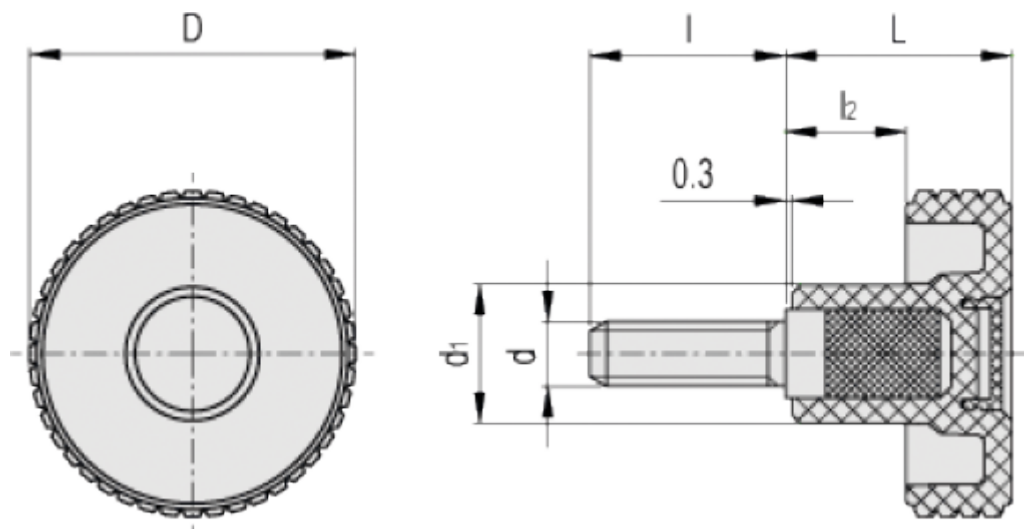

Article number: 23020345366

Description: E+G Knurled knob MBT.60 p-M10x50-C6, Red

Measures

D	= 61
d1	= 23
d6g	= M10
L	= 39
l	= 50
l2	= 18.5